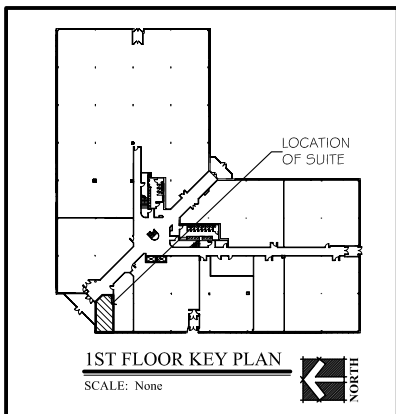

First Floor Plan

SCALE: 1/8" = 1'-0"

ARESCO
MANAGEMENT LTD

410 Motor Parkway, Suite 350
Hauppauge, NY 11788
P (631) 435-8100 F (631) 435-8605
info@arescomanagement.com

**Suite 101
Available**

2950 EXPRESS DR. S., ISLANDIA, NY
DATE: 06-22-22; 06-24-22; 03-24-23